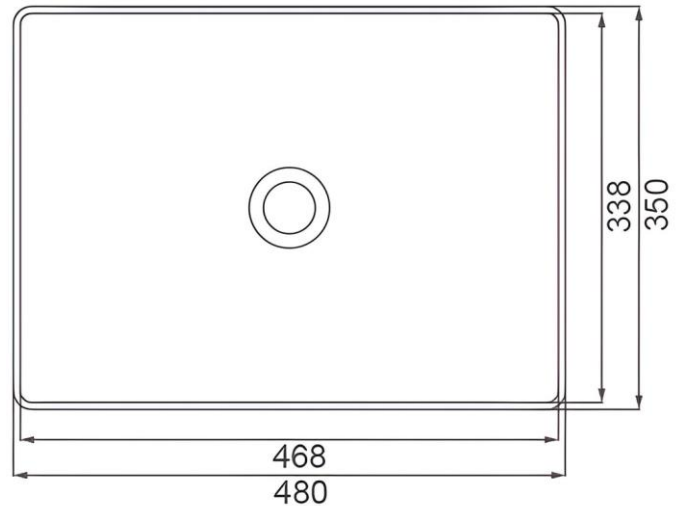

Model No: MBB-402 Wash Basin

Specification Sheet

PRODUCT SPECIFICATIONS

Product:	Granite Wash Basin
Type of Basin:	19" Inch Counter Top Basin
Special Features:	<ul style="list-style-type: none">• Durable Granite Construction• Elegant Aesthetic• Stain and Fade Resistant• Heat Resistant• Easy to Clean• Scratch and Impact Resistant
Depth:	105mm / 4"
Total Height:	125mm / 5"
Bowl Dimensions:	468x338mm / 18.5"x13.25"
Overall Dimensions:	480x350mm / 19"x13.75"
Available Colours:	<ul style="list-style-type: none">• Black• White
Material:	Granite
No. of Bowls:	Single Bowl
Accessories Included:	Drainer

Note:

- Manual measurement of various sizes has a certain error. Please refer to the actual product!
- The product may be slightly different from the picture due to the display of lights and displays.

For Warranty information and terms and conditions about this product, please [click here](#) or visit www.morzze.com